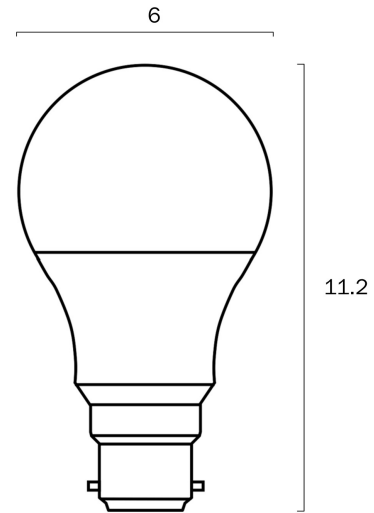

### LIGHT SOURCE

**Voltage Input**

240V

**Globe Type**

B22

**Total Wattage (max)**

8

**Lumens**

### SPECIFICATIONS

**Beam Angle (degree)**

160

**IP rating**

IP20

### PRODUCT DIMENSIONS

**Fixture Weight (Kg)**

0.51

**Fixture Diameter (cm)**

6

**Fixture Height (cm)**

10.9