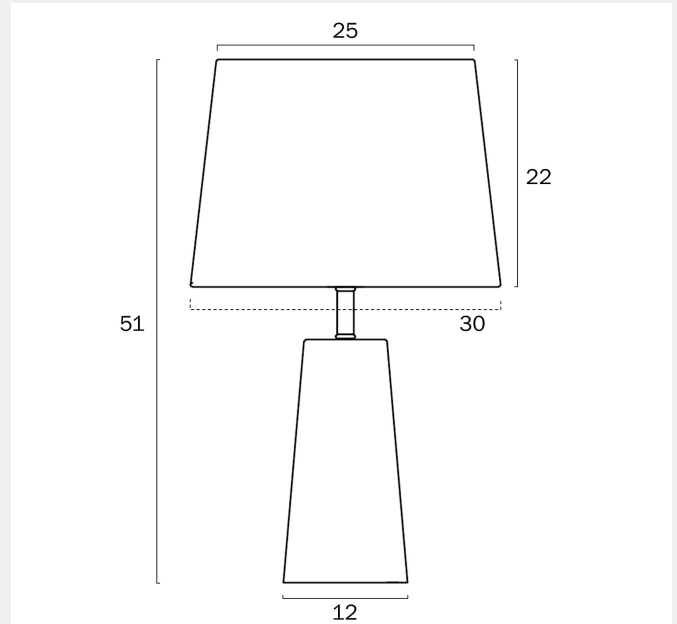

FUSELL TABLE LAMP

Note: Dimensions are only a guide and may vary due to manufacturing variations.

LIGHT SOURCE

Voltage Input

240V

Total Wattage (max)

25

Globe Type

Fixture Height (cm)

51

Fixture Diameter (cm)

30

Cable Length (cm)

180 (30+Inline Switch+150)

WARRANTY

Replacement Warranty