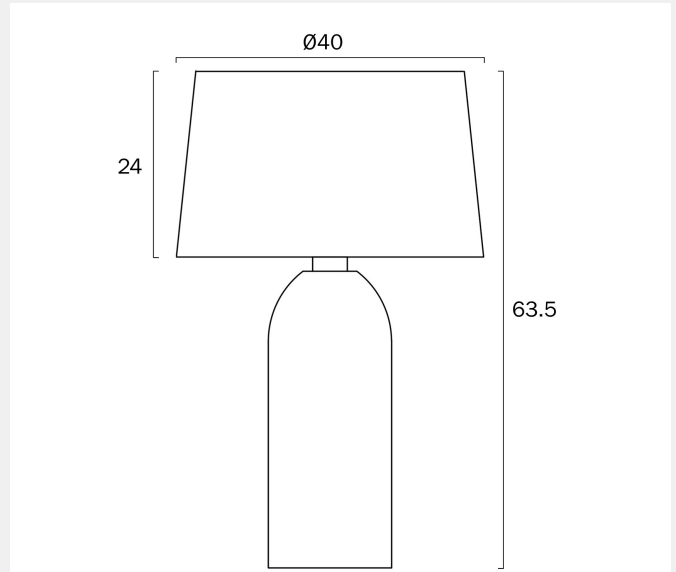

FULVIA TABLE LAMP

Note: Dimensions are only a guide and may vary due to manufacturing variations.

VARIANTS

[FULVIA TL-BE] FULVIA TABLE
LAMP

9329501084397

Find FULVIA TABLE LAMP on
www.telbix.com