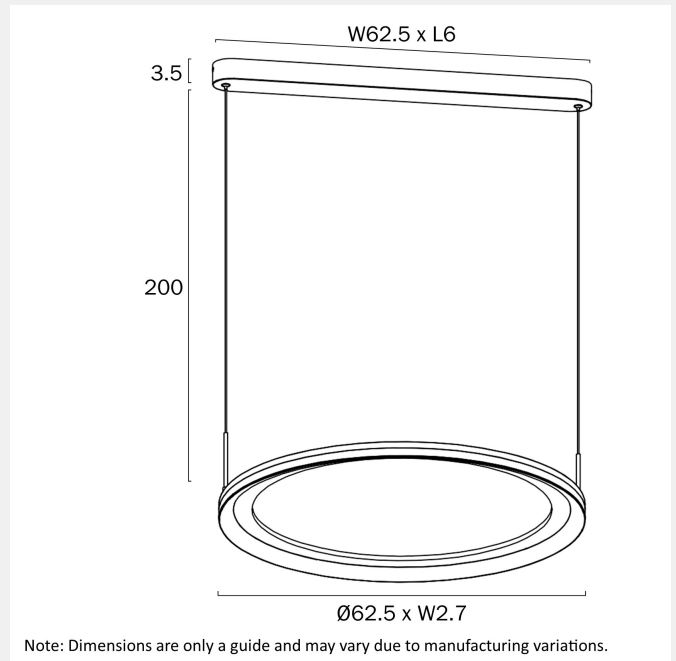

FULCRUM 60CM PENDANT LIGHT

LIGHT SOURCE

Voltage Input

240V

Total Wattage (max)

60

Globe Type

LED integrated SMD

Globe / Light Source included

Yes

Color Kelvin

3000k

Color Temperature

Warm White

Dimmable

Yes - TRIAC

Lumens

2570

SPECIFICATIONS

Lead and Plug

No

IP rating

IP20

Suspension Type

Cable

Height Adjustable?

Yes

Mounting

Surface

Electrical Protection

CLASS III - LOW VOLTAGE, <54v

COLOUR AND MATERIAL

Fixture Material

Aluminium,PVC,Acrylic

Fixture Finish

Satin

WARRANTY

Replacement Warranty

*3 Years