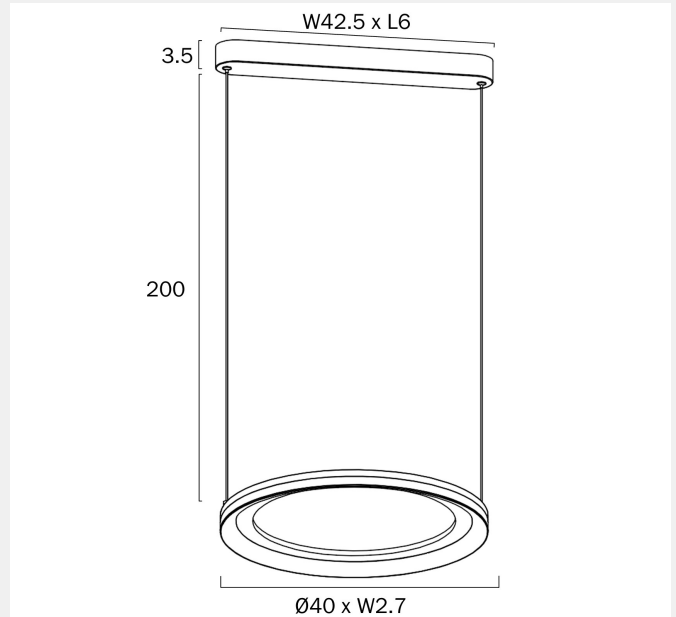

FULCRUM 40CM PENDANT LIGHT

Note: Dimensions are only a guide and may vary due to manufacturing variations.

LIGHT SOURCE

Voltage Input

240V

Total Wattage (max)

40

Globe Type

PRODUCT DIMENSIONS

Fixture Weight (Kg)

1.84

Fixture Diameter (cm)

40

Fixture Height (cm)

2.7

Suspension Length (cm)