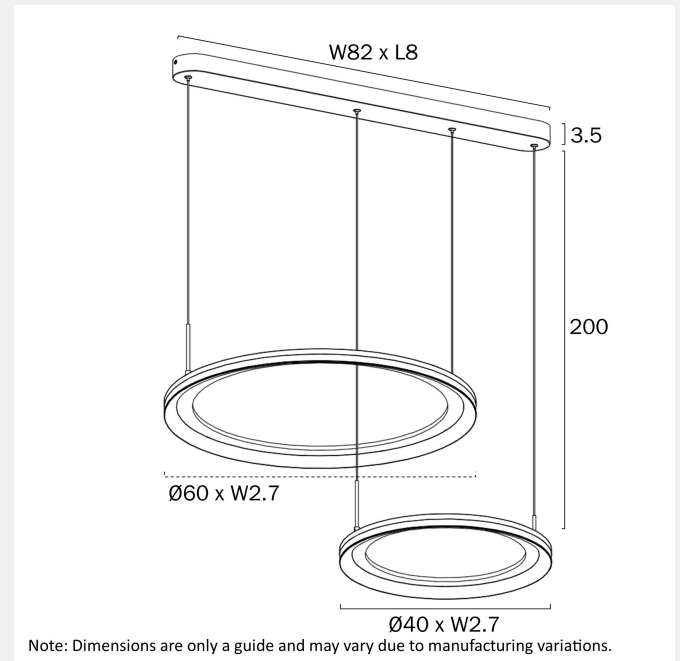

### LIGHT SOURCE

**Voltage Input**

240V

**Total Wattage (max)**

96

**Globe Type**

LED integrated SMD

**Globe / Light Source included**

## PRODUCT DIMENSIONS

---

**Fixture Weight (Kg)**

4.3

**Fixture Height (cm)**

2.7

**Fixture Length (cm)**

60

**Fixture Width (cm)**

82

**Suspension Length (cm)**

200