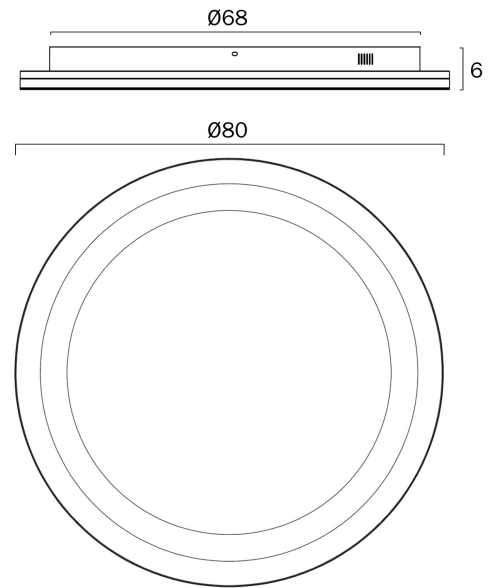

FULCRUM 80CM 75W LED OYSTER DIMMABLE CEILING LIGHT

Note: Dimensions are only a guide and may vary due to manufacturing variations.

LIGHT SOURCE

Voltage Input

240V

Total Wattage (max)

75

Globe Type

LED integrated SMD

Globe / Light Source included

Yes

Color Kelvin

3000k

Color Temperature

Warm White

Dimmable

Aluminium,PVC,Iron,Acrylic

Fixture Finish

Satin

Diffuser Material

PVC

PRODUCT DIMENSIONS

Fixture Weight (Kg)

6.5

telbix.

Fixture Diameter (cm)

80

Fixture Projection (cm)

6

WARRANTY

Replacement Warranty

*3 Years