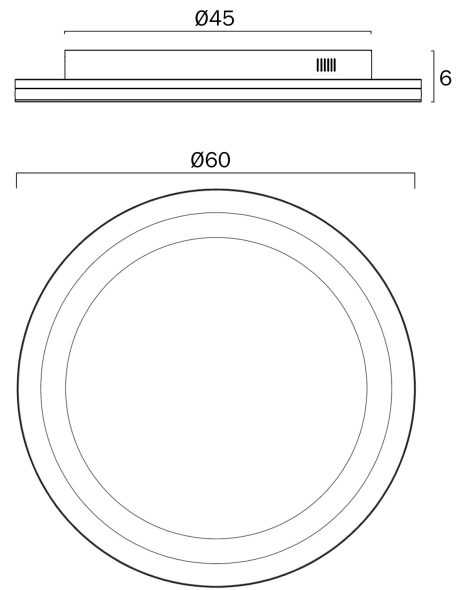

FULCRUM 60CM 60W LED OYSTER DIMMABLE CEILING LIGHT

Note: Dimensions are only a guide and may vary due to manufacturing variations.

LIGHT SOURCE

Voltage Input

240V

Total Wattage (max)

60

Globe Type

LED integrated SMD

Globe / Light Source included

Yes

Color Kelvin

3000k

Color Temperature

Warm White

Dimmable

Aluminium,PVC,Iron,Acrylic

Fixture Finish

Satin

Diffuser Material

PVC

PRODUCT DIMENSIONS

Fixture Weight (Kg)

3.8

telbix.

Fixture Diameter (cm)

60

Fixture Projection (cm)

6

WARRANTY

Replacement Warranty

*3 Years