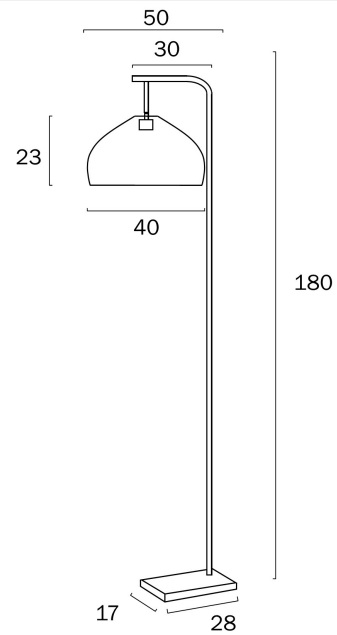

FRYA FLOOR LAMP

Note: Dimensions are only a guide and may vary due to manufacturing variations.

LIGHT SOURCE

Voltage Input

240V

Total Wattage (max)

25

Globe Type

E27

Globe / Light Source qty

1

Globe / Light Source included

No

Dimmable

Globe Dependant

SPECIFICATIONS

Lead and Plug

Yes

Switch

Foot Switch

IP rating

IP20

Height Adjustable?

No

Fixture Height (cm)

180

Cable Length (cm)

200 (50+Foot Switch+150)

WARRANTY

Replacement Warranty

*3 Years

CARE