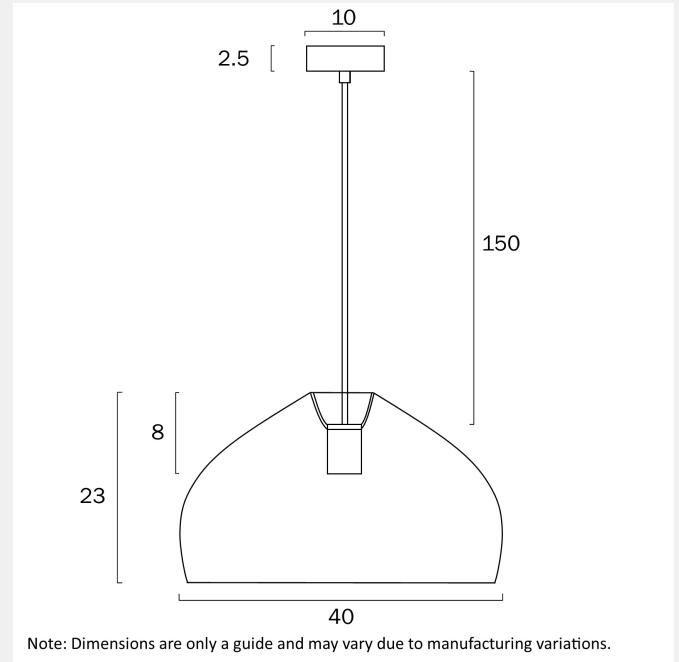

### LIGHT SOURCE

**Voltage Input**

240V

**Total Wattage (max)**

25

**Globe Type**

E27

**Globe / Light Source qty**

### PRODUCT DIMENSIONS

**Fixture Weight (Kg)**

1.1

**Fixture Diameter (cm)**

40

**Fixture Height (cm)**

23

Suspension Length (cm)