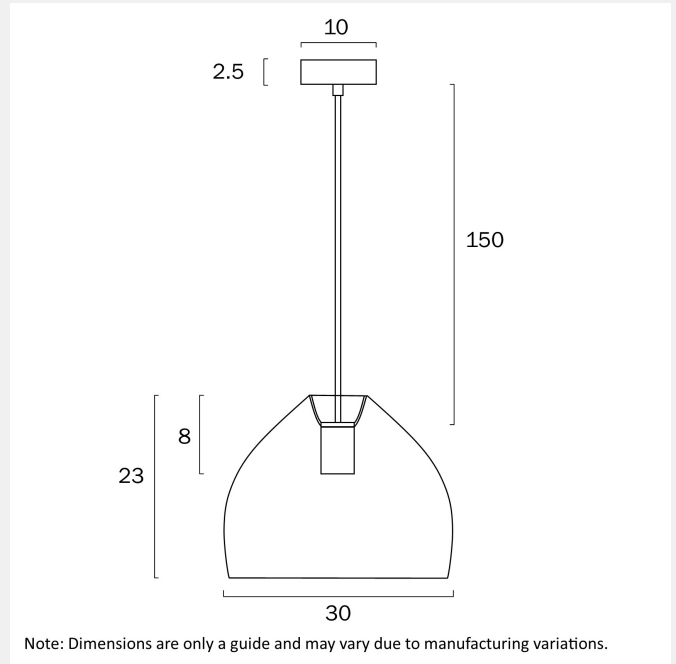

FRYA 30CM PENDANT LIGHT

LIGHT SOURCE

Voltage Input

240V

Total Wattage (max)

25

Globe Type

E27

*3 Years

PRODUCT DIMENSIONS

Fixture Weight (Kg)

0.9

Fixture Diameter (cm)

30

Fixture Height (cm)

23