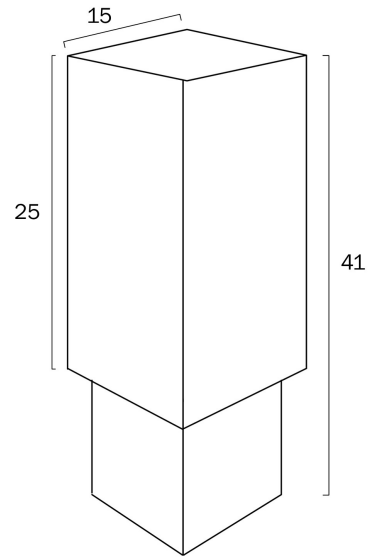

FORNOS TRAVERTINE-LOOK TABLE LAMP

Note: Dimensions are only a guide and may vary due to manufacturing variations.

LIGHT SOURCE

Voltage Input

240V

Total Wattage (max)

25

Globe Type

COLOUR AND MATERIAL

Fixture Material

Cast Stone, Fabric

Fixture Finish

Natural

PRODUCT DIMENSIONS

Fixture Weight (Kg)

2.7

Fixture Height (cm)

41

Fixture Length (cm)

15

Fixture Width (cm)

15

Cable Length (cm)

180