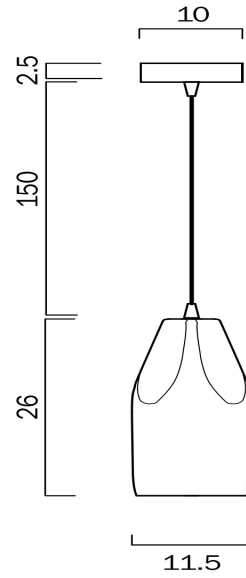

FORMA PENDANT LIGHT

LIGHT SOURCE

Voltage Input

240V

Total Wattage (max)

25

Globe Type

E27

Globe / Light Source qty

1

Globe / Light Source included

No

Dimmable

Globe Dependant

SPECIFICATIONS

Lead and Plug

*3 Years

PRODUCT DIMENSIONS

Fixture Diameter (cm)

11.5

Fixture Height (cm)

26

OTHER

Installation Required