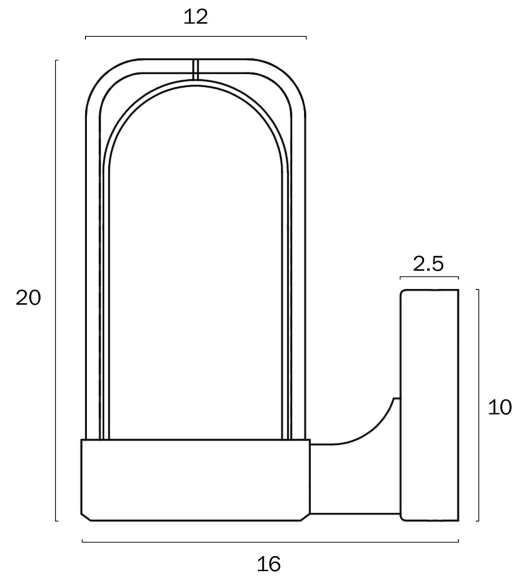

FONSECA WALL LIGHT

Note: Dimensions are only a guide and may vary due to manufacturing variations.

LIGHT SOURCE

Voltage Input

240V

Total Wattage (max)

25

Globe Type

E27

Globe / Light Source qty

1

Globe / Light Source included

No

Dimmable

Globe Dependant

SPECIFICATIONS

Fixture Weight (Kg)

1.1

Fixture Projection (cm)

16

Fixture Width (cm)

12

Fixture Height (cm)

20