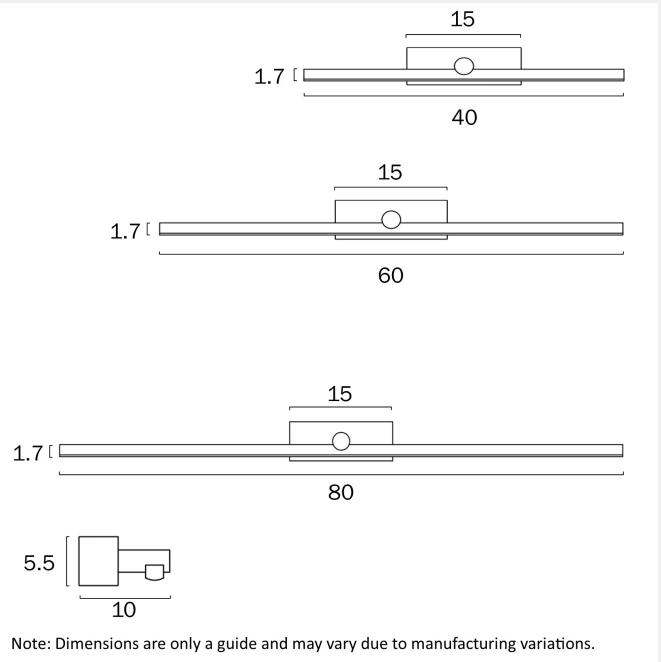

### LIGHT SOURCE

**Voltage Input**

240V

**Total Wattage (max)**

20

**Globe Type**

LED integrated SMD

**Globe / Light Source qty**

## PRODUCT DIMENSIONS

**Fixture Weight (Kg)**

0.86

**Fixture Projection (cm)**

10

**Fixture Length (cm)**

80

**Fixture Height (cm)**