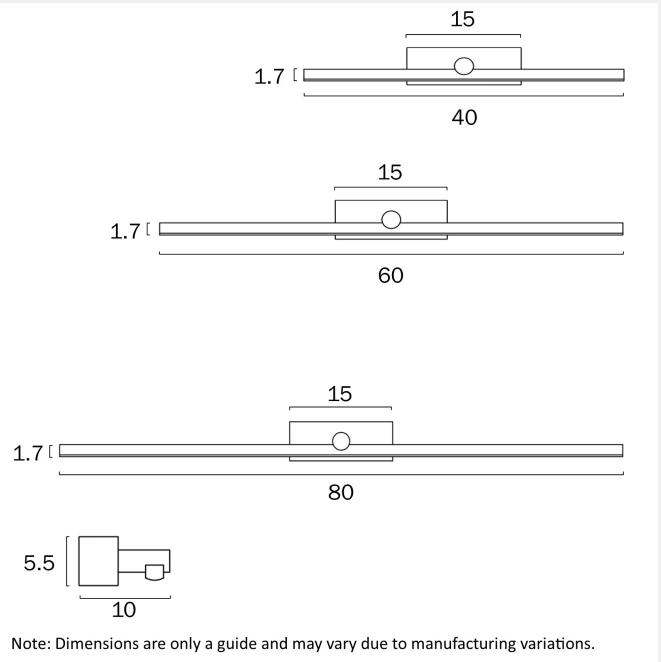

### LIGHT SOURCE

**Voltage Input**

240V

**Total Wattage (max)**

12

**Globe Type**

LED integrated SMD

**Globe / Light Source qty**

## PRODUCT DIMENSIONS

**Fixture Weight (Kg)**

0.78

**Fixture Projection (cm)**

10

**Fixture Length (cm)**

60

**Fixture Height (cm)**