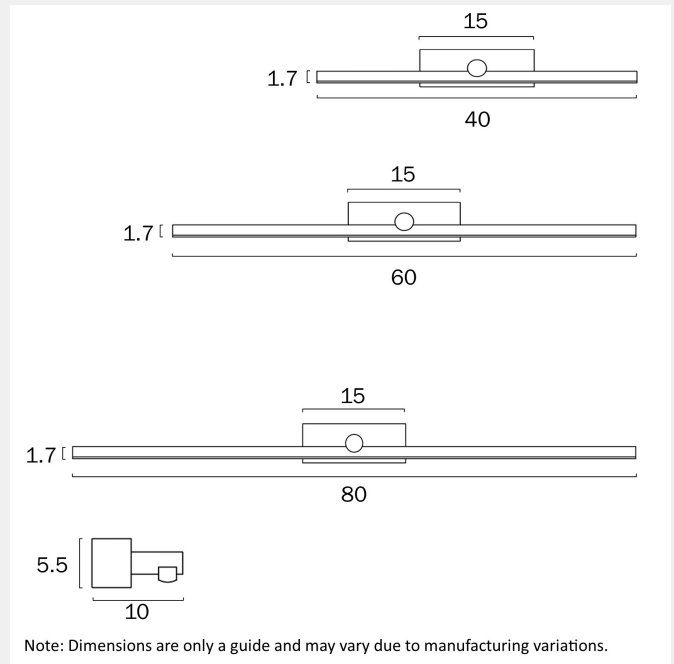

FOLEY 40CM LED VANITY WALL LIGHT

LIGHT SOURCE

Voltage Input

240V

Total Wattage (max)

8

Globe Type

LED integrated SMD

PRODUCT DIMENSIONS

Fixture Weight (Kg)

0.6

Fixture Projection (cm)

10

Fixture Length (cm)

40

Fixture Height (cm)