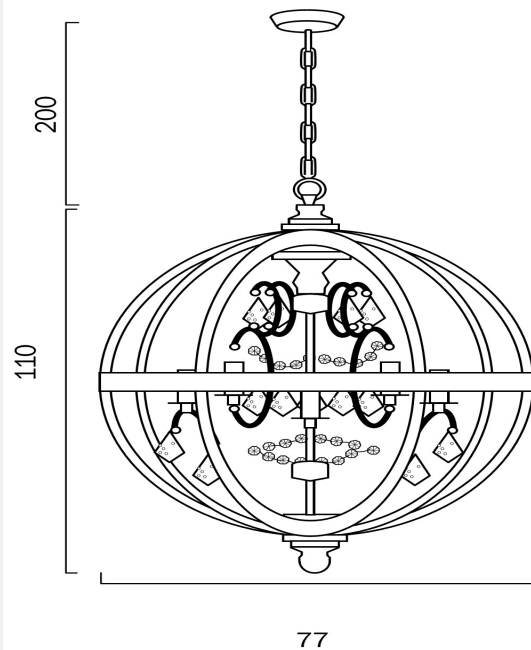

## FLORIN 8 PENDANT LIGHT

### LIGHT SOURCE

**Voltage Input**

240V

**Total Wattage (max)**

200

**Wattage**

25

**Globe Type**

E14

**Globe / Light Source qty**

8

**Globe / Light Source included**

No

**Dimmable**

Globe Dependant

### PRODUCT DIMENSIONS

**Fixture Diameter (cm)**

77

**Telbix.**

**Fixture Height (cm)**

110

**Suspension Length (cm)**

200