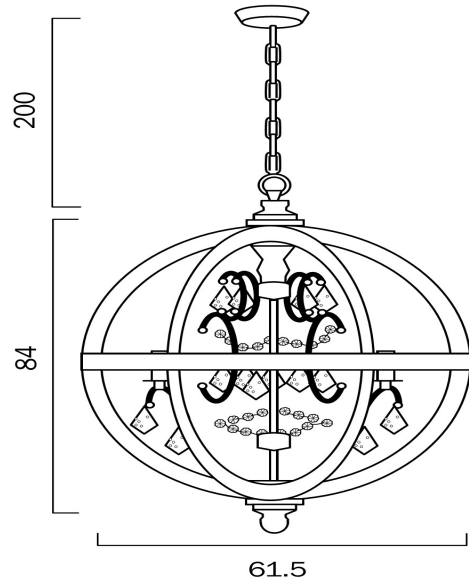

FLORIN 5 PENDANT LIGHT

LIGHT SOURCE

Voltage Input

240V

Total Wattage (max)

125

Wattage

25

Globe Type

E14

Globe / Light Source qty

5

Globe / Light Source included

No

Dimmable

Globe Dependant

SPECIFICATIONS

Lead and Plug

No

IP rating

IP20

Suspension Type

Chain

Height Adjustable?

Glass Color

Clear

WARRANTY

Replacement Warranty

*3 Years

PRODUCT DIMENSIONS

Fixture Diameter (cm)

61.5