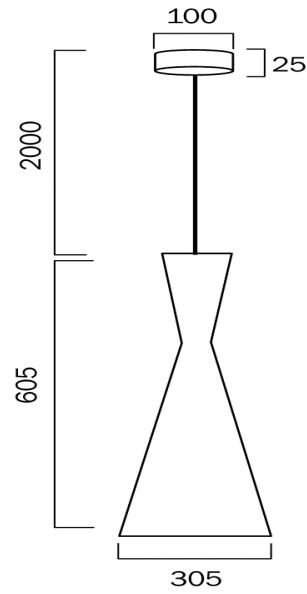

FLERO 30CM PENDANT LIGHT

LIGHT SOURCE

Voltage Input

240V

Total Wattage (max)

25

Globe Type

E27

Globe / Light Source qty

1

Globe / Light Source included

No

Dimmable

Globe Dependant

SPECIFICATIONS

Lead and Plug