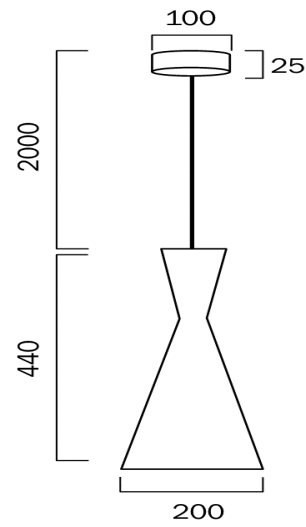

FLERO 20CM PENDANT LIGHT

LIGHT SOURCE

Voltage Input

240V

Total Wattage (max)

25

Globe Type

E27

Globe / Light Source qty

1

Globe / Light Source included

No

Dimmable

Globe Dependant

SPECIFICATIONS

Lead and Plug