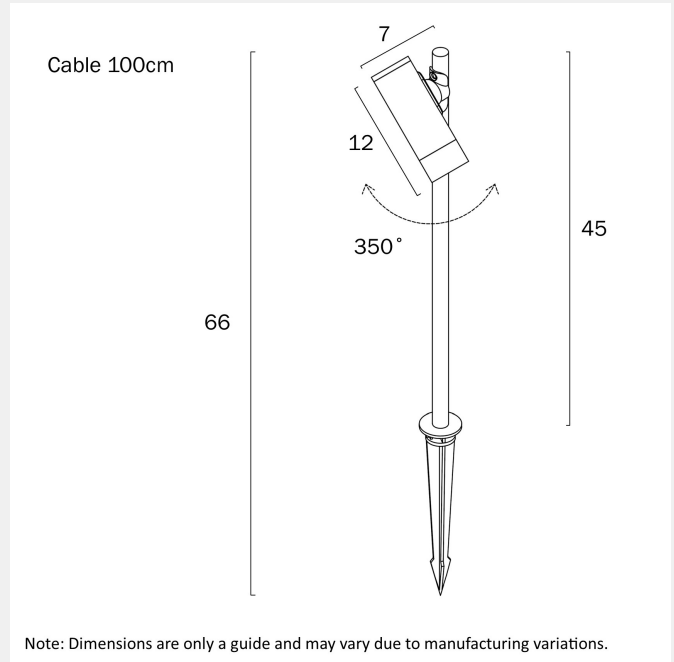

FLANK 24V EXTERIOR LED POST SPIKE LIGHT

LIGHT SOURCE

Voltage Input

24V

Total Wattage (max)

3

Globe Type

LED integrated COB

Fixture Material

Aluminium, Glass

Diffuser Material

Glass

PRODUCT DIMENSIONS

Fixture Weight (Kg)

0.6

Fixture Height (cm)

45

Telbix.

Cable Length (cm)

100

Fixture Width (cm)

7

WARRANTY

Replacement Warranty