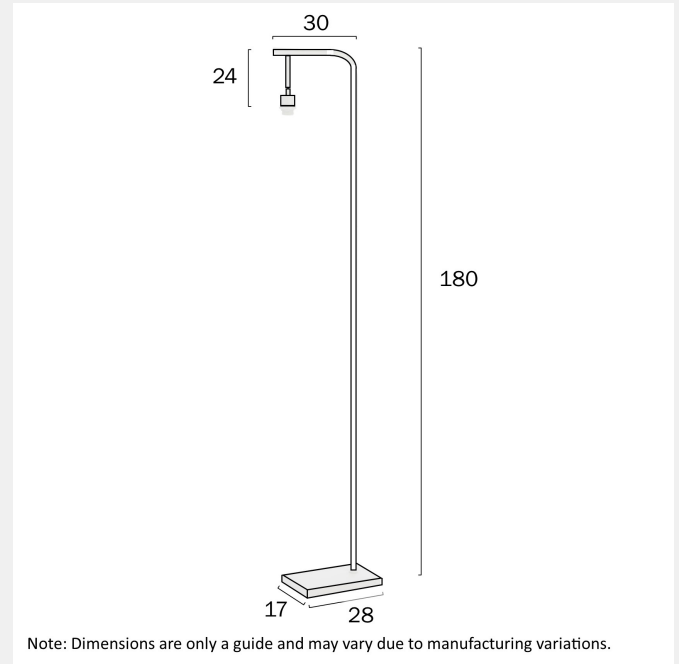

FL BASE 1800

LIGHT SOURCE

Voltage Input

240V

Total Wattage (max)

25

Globe Type

E27

CLASS II – DOUBLE INSULATED, EARTH NOT REQUIRED

COLOUR AND MATERIAL

Fixture Material

Iron

PRODUCT DIMENSIONS

Fixture Weight (Kg)

5

Fixture Height (cm)

180

Fixture Length (cm)

30

Fixture Width (cm)

17

Cable Length (cm)

200 (50+Foot Switch+150)

telbix.