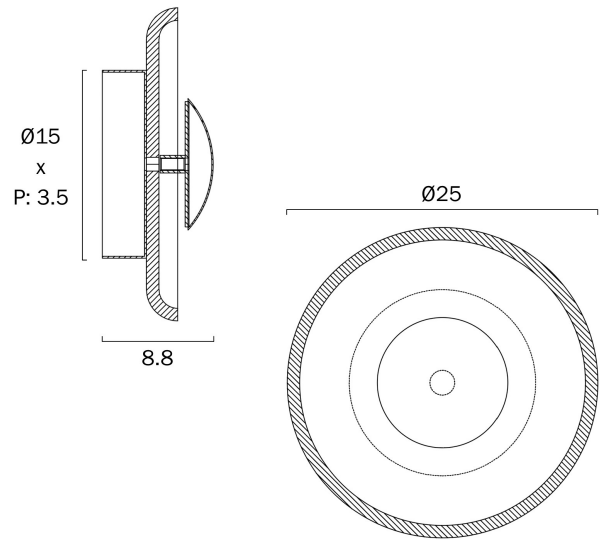

FIRAN WALL LIGHT

Note: Dimensions are only a guide and may vary due to manufacturing variations.

LIGHT SOURCE

Voltage Input

240V

Total Wattage (max)

5

Globe Type

COLOUR AND MATERIAL

Fixture Material

Travertine, Iron

PRODUCT DIMENSIONS

Fixture Weight (Kg)

2

Fixture Projection (cm)

8.8