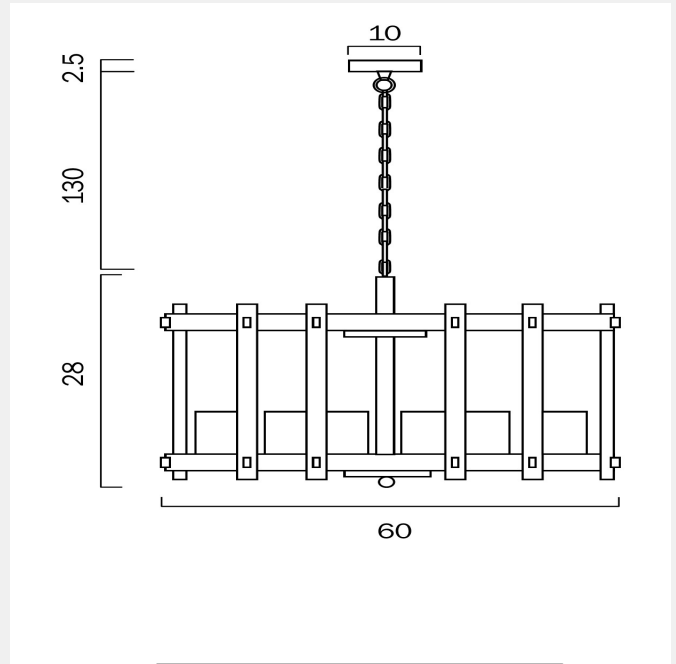

FINLEY 60CM PENDANT LIGHT

LIGHT SOURCE

Voltage Input

240V

Total Wattage (max)

150

Wattage

25

SPECIFICATIONS

Lead and Plug

No

IP rating

IP20

Suspension Type

Cable

Height Adjustable?

WARRANTY

Replacement Warranty

*3 Years

PRODUCT DIMENSIONS

Fixture Diameter (cm)

60

Fixture Height (cm)

26