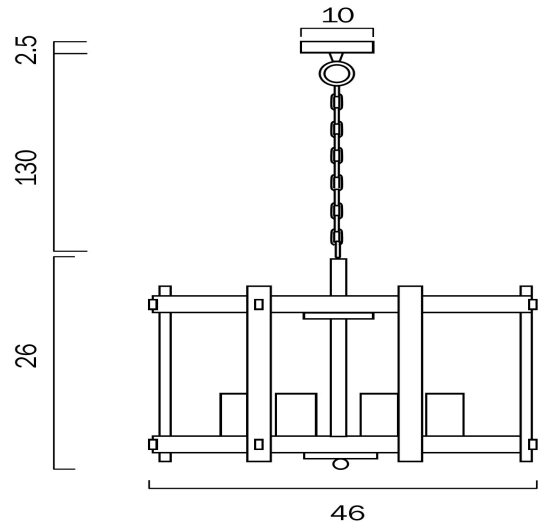

### LIGHT SOURCE

**Voltage Input**

240V

**Total Wattage (max)**

100

**Wattage**

25

**Globe Type**

### SPECIFICATIONS

**Lead and Plug**

No

**IP rating**

IP20

**Suspension Type**

Cable

**Height Adjustable?**

### PRODUCT DIMENSIONS

**Fixture Diameter (cm)**

46

**Fixture Height (cm)**

26

**OTHER**

---

**Installation Required**