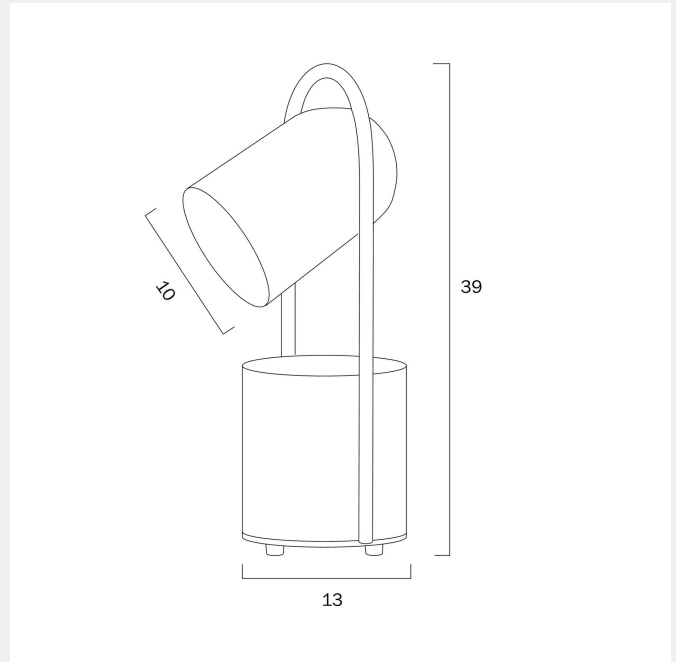

FIDEL TABLE LAMP

LIGHT SOURCE

Voltage Input

240V

Total Wattage (max)

25

Globe Type

E27

Globe / Light Source qty

1

Globe / Light Source included

No

Dimmable

Globe Dependant

SPECIFICATIONS

Lead and Plug

Fixture Material

Marble, Metal

PRODUCT DIMENSIONS

Fixture Height (cm)

38

Fixture Diameter (cm)

20

Cable Length (cm)