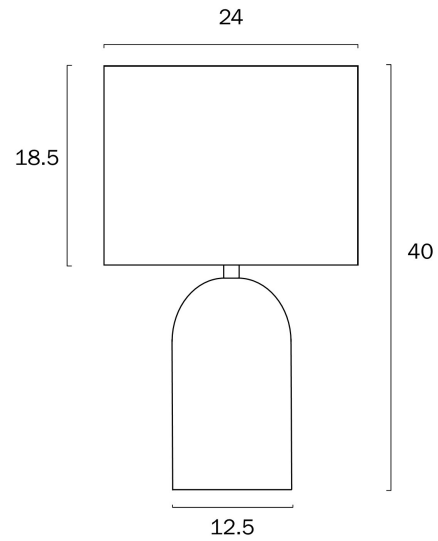

FEVIK TABLE LAMP SMALL

Note: Dimensions are only a guide and may vary due to manufacturing variations.

LIGHT SOURCE

Voltage Input

240V

Total Wattage (max)

25

Globe Type

COLOUR AND MATERIAL

Fixture Material

Iron,White Terrazzo,Grey Concrete,Fabric

PRODUCT DIMENSIONS

Fixture Weight (Kg)

2.3

Fixture Height (cm)

40

Fixture Diameter (cm)

24

Cable Length (cm)

180 (30+Inline Switch+150)

WARRANTY

Replacement Warranty

*3 Years

CARE