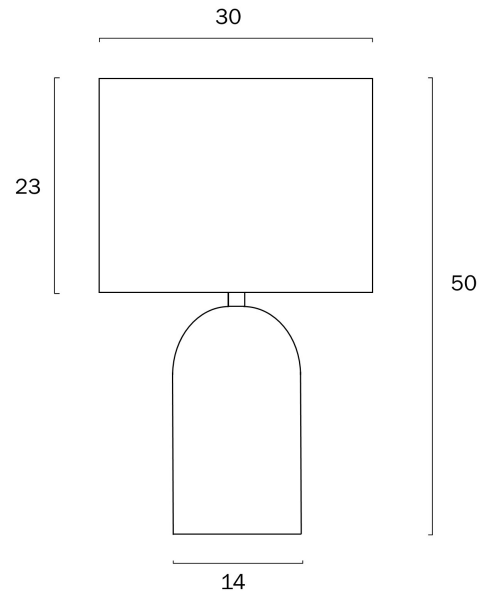

## FEVIK TABLE LAMP MEDIUM

Note: Dimensions are only a guide and may vary due to manufacturing variations.

### LIGHT SOURCE

**Voltage Input**

240V

**Total Wattage (max)**

25

**Globe Type**

E27

**Globe / Light Source qty**

### PRODUCT DIMENSIONS

**Fixture Weight (Kg)**

4

**Fixture Height (cm)**

50

**Fixture Diameter (cm)**

30

**Cable Length (cm)**