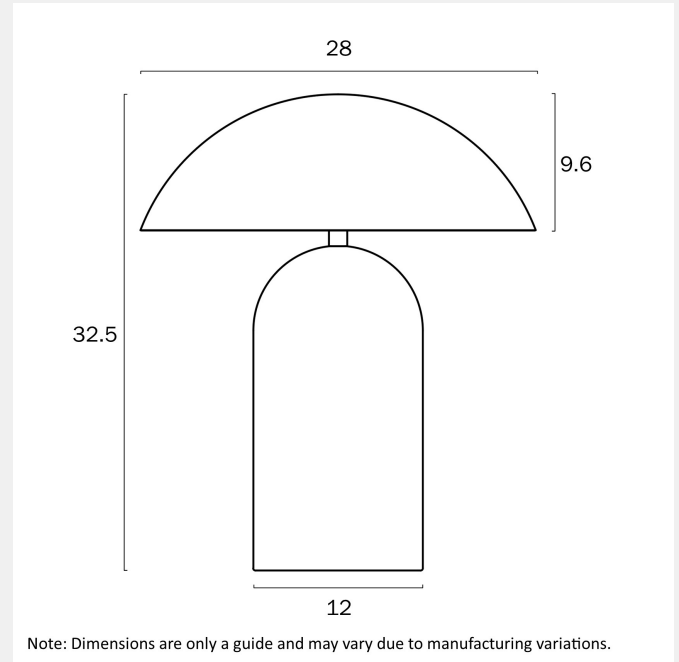

FERUM TABLE LAMP SMALL

LIGHT SOURCE

Voltage Input

240V

Total Wattage (max)

50

Wattage

25

Globe Type

E14

Globe / Light Source qty

2

Globe / Light Source included

No

Dimmable

Globe Dependant

SPECIFICATIONS

Lead and Plug

Yes

Switch

Inline Switch

IP rating

IP20

Height Adjustable?

No

Electrical Protection

CLASS II - DOUBLE INSULATED, EARTH NOT REQUIRED

COLOUR AND MATERIAL

Fixture Material

Iron

Fixture Finish

Patina

PRODUCT DIMENSIONS

Fixture Weight (Kg)

2.2

Fixture Height (cm)

32.5

Fixture Diameter (cm)

28

Cable Length (cm)

180 (30+Inline Switch+150)