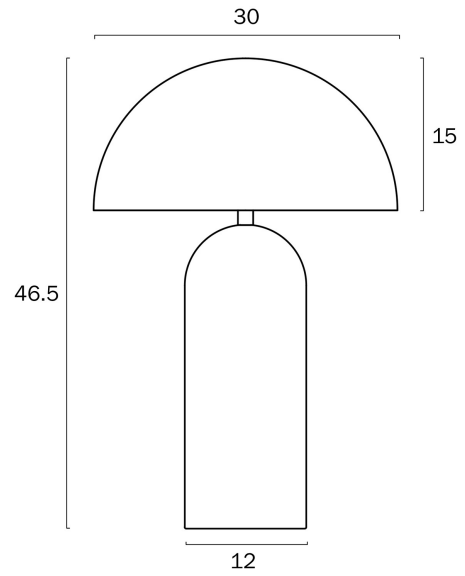

FERUM TABLE LAMP LARGE

Note: Dimensions are only a guide and may vary due to manufacturing variations.

LIGHT SOURCE

Voltage Input

240V

Total Wattage (max)

50

Wattage

Patina

PRODUCT DIMENSIONS

Fixture Weight (Kg)

2.6

Fixture Height (cm)

46.5

Fixture Diameter (cm)

30