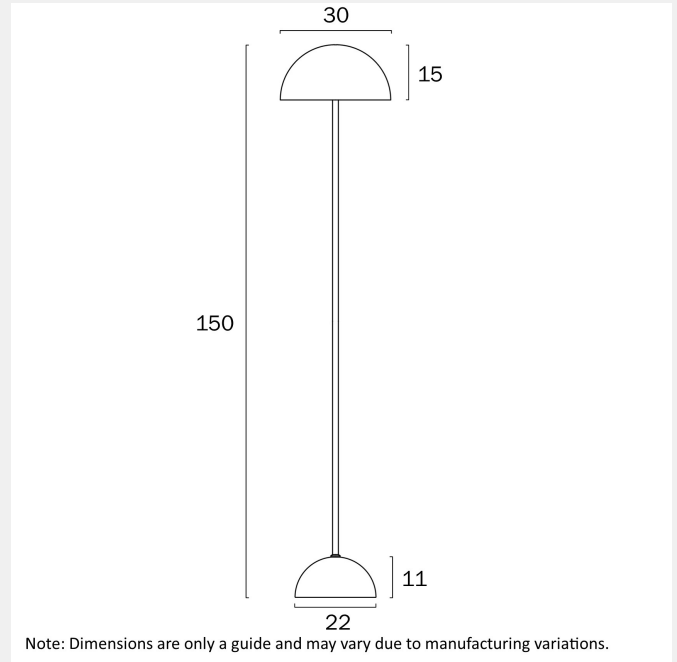

FERUM FLOOR LAMP

LIGHT SOURCE

Voltage Input

240V

Total Wattage (max)

50

Wattage

25

Globe Type

E27

Globe / Light Source qty

2

Globe / Light Source included

No

Dimmable

Globe Dependant

SPECIFICATIONS

Lead and Plug

Yes

Switch

Foot Switch

IP rating

IP20

Height Adjustable?

No

Electrical Protection

CLASS II - DOUBLE INSULATED, EARTH NOT REQUIRED

COLOUR AND MATERIAL

Fixture Material

Iron

Fixture Finish

Patina

PRODUCT DIMENSIONS

Fixture Weight (Kg)

4.9

Fixture Height (cm)

150

Fixture Diameter (cm)

30

Cable Length (cm)

200 (50+Foot Switch+150)