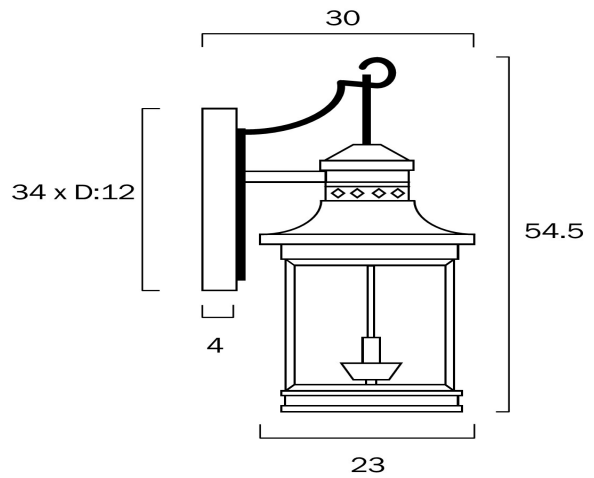

FERGUS EXTERIOR WALL LIGHT

LIGHT SOURCE

Voltage Input

240V

Total Wattage (max)

80

Wattage

25

Globe Type

E14

Globe / Light Source qty

2

Globe / Light Source included

No

Dimmable

Globe Dependant

3.72

Fixture Projection (cm)

30

Fixture Height (cm)

54.5

Fixture Width (cm)

23

WARRANTY