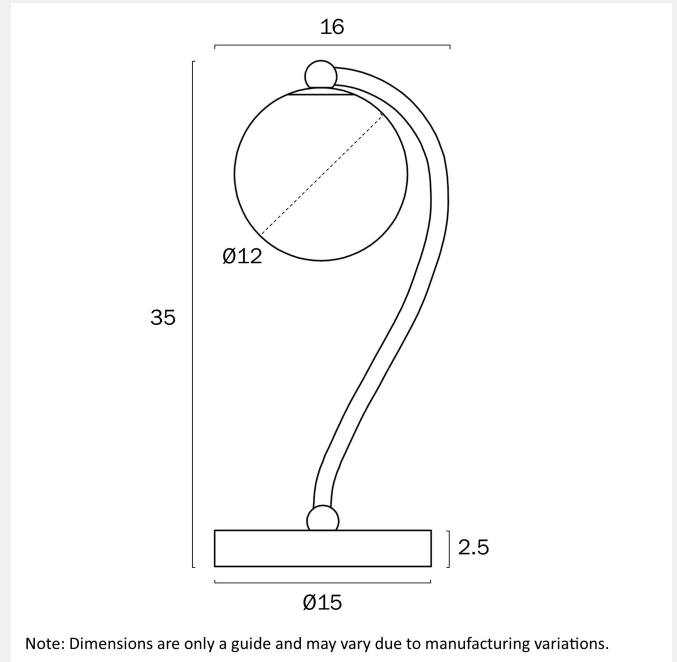

FELTON TABLE LAMP

LIGHT SOURCE

Voltage Input

240V

Total Wattage (max)

6

Globe Type

G9

Globe / Light Source qty

1

Globe / Light Source included

No

Dimmable

Globe Dependant

SPECIFICATIONS

Lead and Plug

Yes

Switch

Inline Switch

IP rating

IP20

Electrical Protection

CLASS II - DOUBLE INSULATED, EARTH NOT REQUIRED

COLOUR AND MATERIAL

Fixture Material

Glass,Iron

Fixture Finish

Polished

PRODUCT DIMENSIONS

Fixture Weight (Kg)

1.85

Fixture Height (cm)

35

Fixture Length (cm)

16

Fixture Width (cm)

15

Cable Length (cm)

180 (30+Inline Switch+150)