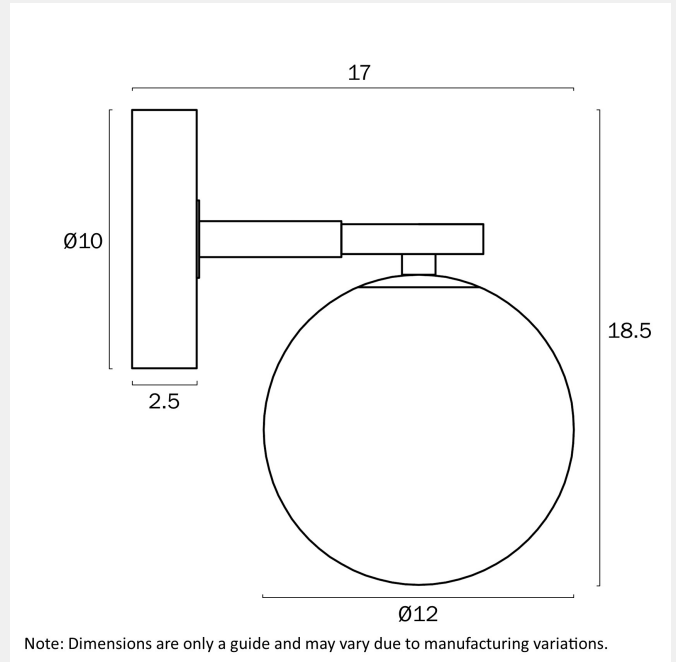

FELTON SINGLE WALL LIGHT

LIGHT SOURCE

Voltage Input

240V

Total Wattage (max)

6

Globe Type

G9

Globe / Light Source qty

1

Globe / Light Source included

No

Dimmable

Globe Dependant

SPECIFICATIONS

Lead and Plug

No

IP rating

IP20

Electrical Protection

CLASS I - HIGH VOLTAGE, EARTH REQUIRED

Mounting

Surface

Height Adjustable?

No

COLOUR AND MATERIAL

Fixture Material

Glass,Iron

Fixture Finish

Matte

Diffuser Material

Glass

PRODUCT DIMENSIONS

Fixture Weight (Kg)

0.5

Fixture Projection (cm)

17

Fixture Width (cm)

12

Fixture Height (cm)

18.5