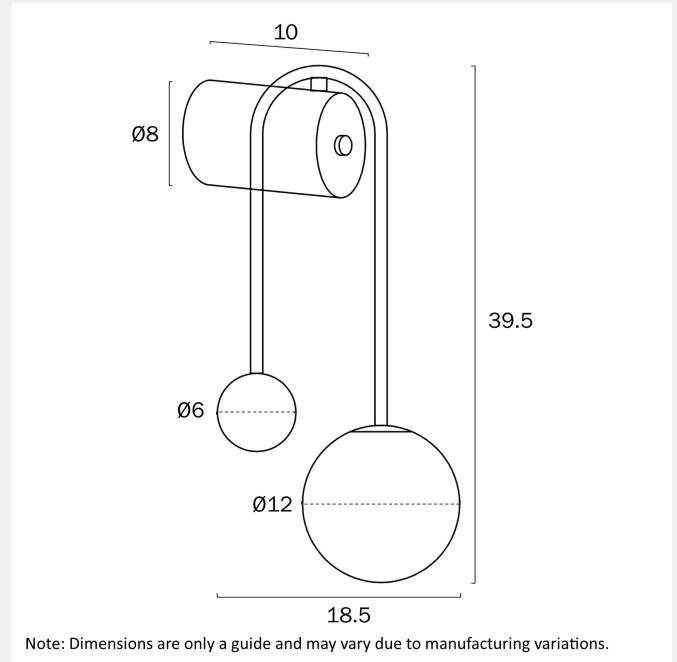

FELTON ARM WALL LIGHT

LIGHT SOURCE

Voltage Input

240V

Total Wattage (max)

6

Globe Type

G9

PRODUCT DIMENSIONS

Fixture Weight (Kg)

0.75

Fixture Projection (cm)

14

Fixture Width (cm)

18.5

Fixture Height (cm)