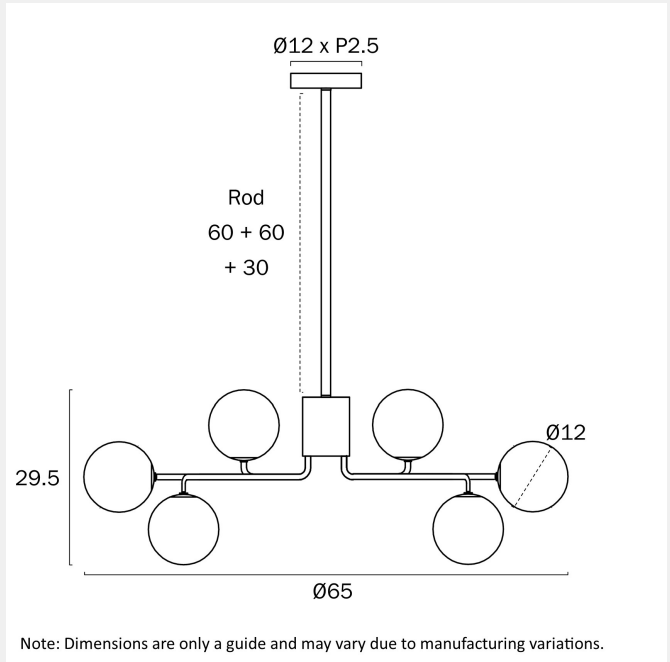

FELTON 6 PENDANT LIGHT

LIGHT SOURCE

Voltage Input

240V

Total Wattage (max)

36

Wattage

6

Globe Type

G9

Globe / Light Source qty

6

Globe / Light Source included

No

Dimmable

Globe Dependant

SPECIFICATIONS

Lead and Plug

No

IP rating

IP20

Suspension Type

Rod (1x300)+(2x600)

Height Adjustable?

Yes

Raked Ceiling Compatible

No

Mounting

Surface

Electrical Protection

CLASS I - HIGH VOLTAGE, EARTH REQUIRED

COLOUR AND MATERIAL

Fixture Material

Glass,Iron

Fixture Finish

Matte

WARRANTY

Replacement Warranty

*3 Years