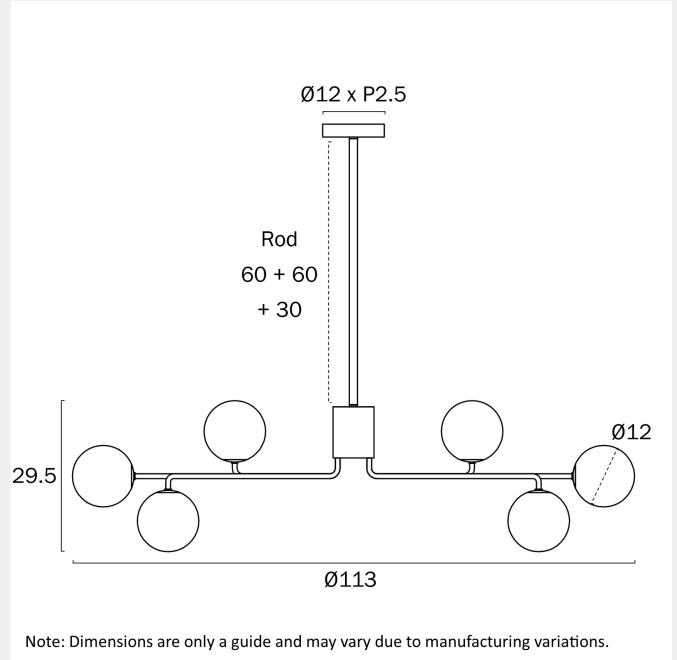

FELTON 12 PENDANT LIGHT

LIGHT SOURCE

Voltage Input

240V

Total Wattage (max)

72

Wattage

6

Globe Type

G9

Globe / Light Source qty

12

Globe / Light Source included

No

Dimmable

Globe Dependant

SPECIFICATIONS

Lead and Plug

No

IP rating

IP20

Suspension Type

Rod (1x300)+(2x600)

Height Adjustable?

Yes

Raked Ceiling Compatible

No

Mounting

Surface

Electrical Protection

CLASS I - HIGH VOLTAGE, EARTH REQUIRED

COLOUR AND MATERIAL

Fixture Material

Glass,Iron

Fixture Finish

Matte

WARRANTY

Replacement Warranty

*3 Years