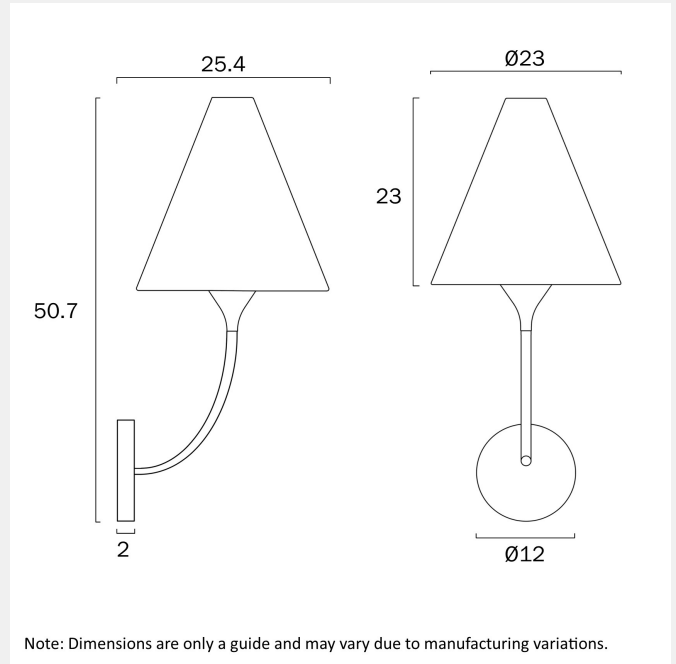

FARNIX WALL LIGHT

LIGHT SOURCE

Voltage Input

240V

Total Wattage (max)

25

Globe Type

E14

Globe / Light Source qty

1

Globe / Light Source included

No

Dimmable

Globe Dependant

SPECIFICATIONS

Lead and Plug

No

IP rating

IP20

Electrical Protection

CLASS I – HIGH VOLTAGE, EARTH REQUIRED

Mounting

Surface

COLOUR AND MATERIAL

Fixture Material

Iron, Fabric

Fixture Finish

Polished

PRODUCT DIMENSIONS

Fixture Weight (Kg)

0.6

Fixture Projection (cm)

25.4

Fixture Width (cm)

23

Fixture Height (cm)

50.7

WARRANTY

Replacement Warranty

*3 Years