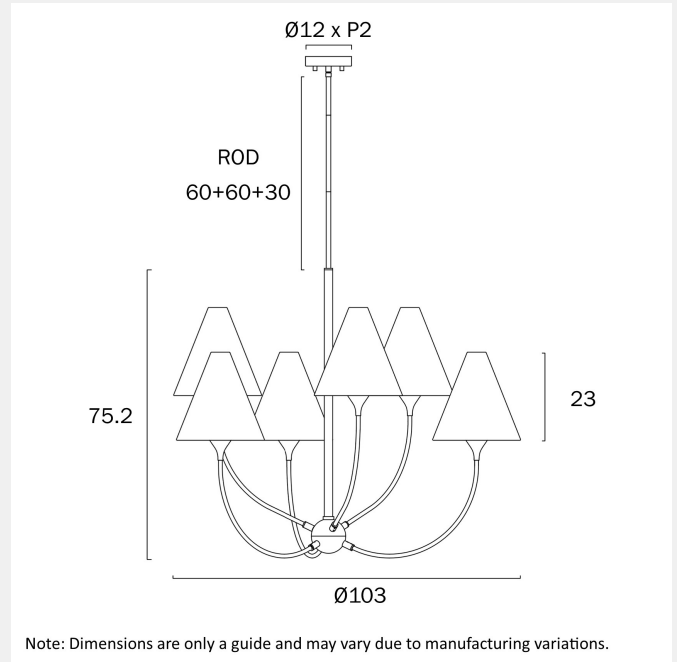

### LIGHT SOURCE

**Voltage Input**

240V

**Total Wattage (max)**

150

**Wattage**

25

**Globe Type**

## PRODUCT DIMENSIONS

Fixture Weight (Kg)

5.5

Fixture Diameter (cm)

103

Fixture Height (cm)

75.2

Fixture Length (cm)