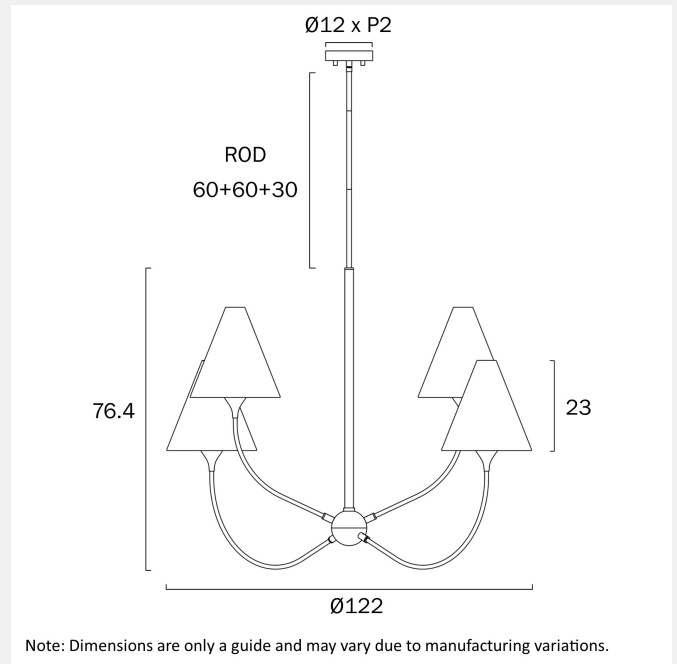

FARNIX 4 PENDANT LIGHT

LIGHT SOURCE

Voltage Input

240V

Total Wattage (max)

100

Wattage

25

Globe Type

E14

Globe / Light Source qty

4

Globe / Light Source included

No

Color Kelvin

0

Color Temperature

0

Dimmable

Globe Dependant

Lumens

0

CRI (Color Rendering Index)

0

Surge Protection (Yes/No)

0

SPECIFICATIONS

Lead and Plug

No

IP rating

IP20

Suspension Type

Rod (1x300)+(2x600)

Height Adjustable?

Yes

Raked Ceiling Compatible

0

Mounting

0

Electrical Protection

CLASS I - HIGH VOLTAGE, EARTH REQUIRED

Beam Angle (degree)

0