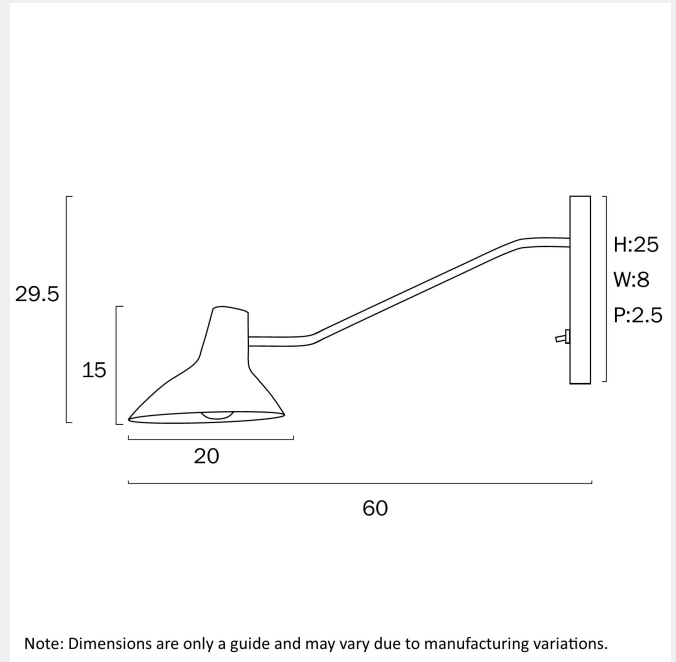

FARBON LONG WALL LIGHT

LIGHT SOURCE

Voltage Input

240V

Total Wattage (max)

25

Globe Type

E27

PRODUCT DIMENSIONS

Fixture Weight (Kg)

0.8

Fixture Length (cm)

60.5

Fixture Width (cm)

20

Fixture Height (cm)