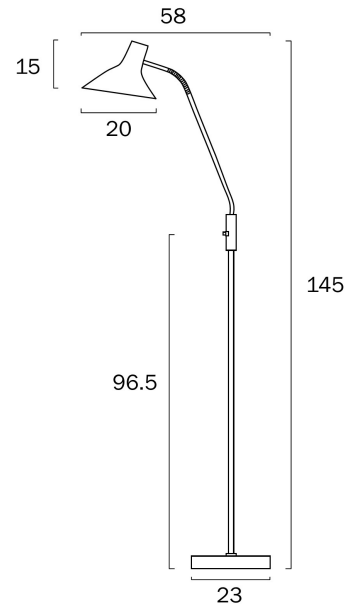

FARBON FLOOR LAMP

Note: Dimensions are only a guide and may vary due to manufacturing variations.

LIGHT SOURCE

Voltage Input

240V

Total Wattage (max)

25

Globe Type

PRODUCT DIMENSIONS

Fixture Weight (Kg)

3.3

Fixture Height (cm)

145

Fixture Length (cm)

58

Fixture Width (cm)