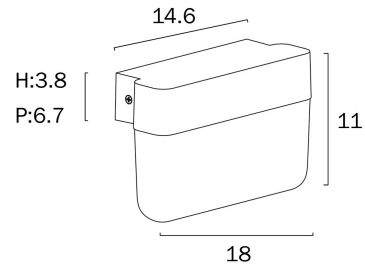

FADRO 18CM EXTERIOR WALL LIGHT

EX10

EX18

Note: Dimensions are only a guide and may vary due to manufacturing variations.

LIGHT SOURCE

Voltage Input

240V

Total Wattage (max)

Polycarbonate

Fixture Color

Black

PRODUCT DIMENSIONS

Fixture Weight (Kg)

0.4

Fixture Projection (cm)

6.7

Fixture Height (cm)

11

Fixture Width (cm)

18

WARRANTY

Replacement Warranty

*3 Years

OTHER