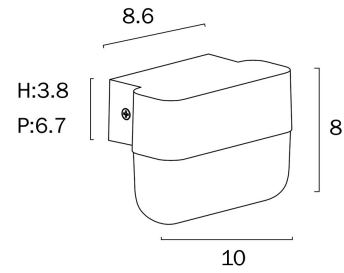

FADRO 18CM EXTERIOR WALL LIGHT

EX10

EX18

Note: Dimensions are only a guide and may vary due to manufacturing variations.

LIGHT SOURCE

Voltage Input

240V

Total Wattage (max)

Polycarbonate

Fixture Color

Black

PRODUCT DIMENSIONS

Fixture Weight (Kg)

0.4

Fixture Projection (cm)

6.7

Fixture Height (cm)

11

Fixture Width (cm)

18

WARRANTY

Replacement Warranty

*3 Years

OTHER