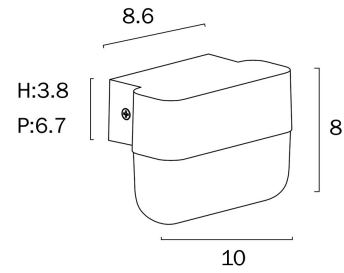

FADRO 10CM EXTERIOR WALL LIGHT

EX10

EX18

Note: Dimensions are only a guide and may vary due to manufacturing variations.

LIGHT SOURCE

Voltage Input

240V

Total Wattage (max)

Polycarbonate

Fixture Color

Black

PRODUCT DIMENSIONS

Fixture Weight (Kg)

0.3

Fixture Projection (cm)

6.7

Fixture Height (cm)

8

Fixture Width (cm)

10

WARRANTY

Replacement Warranty

*3 Years

OTHER