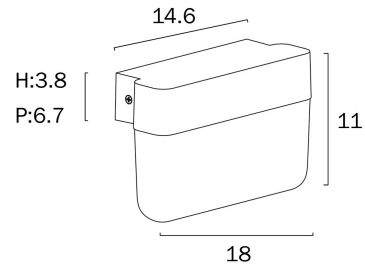

FADRO 10CM EXTERIOR WALL LIGHT

EX10

EX18

Note: Dimensions are only a guide and may vary due to manufacturing variations.

LIGHT SOURCE

Voltage Input

240V

Total Wattage (max)

Polycarbonate

Fixture Color

Black

PRODUCT DIMENSIONS

Fixture Weight (Kg)

0.3

Fixture Projection (cm)

6.7

Fixture Height (cm)

8

Fixture Width (cm)

10

WARRANTY

Replacement Warranty

*3 Years

OTHER