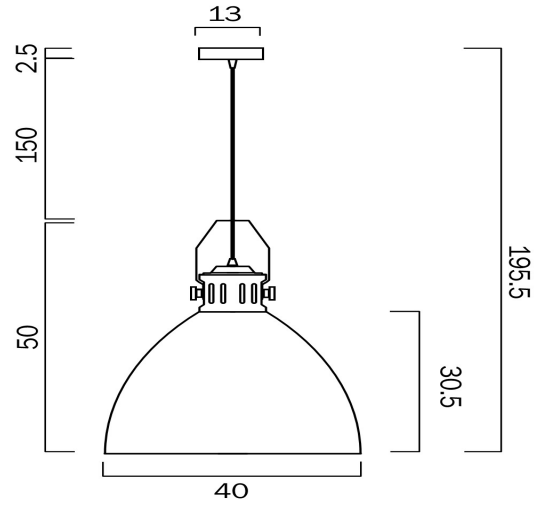

### LIGHT SOURCE

**Voltage Input**

240V

**Total Wattage (max)**

25

**Globe Type**

E27

**Globe / Light Source qty**

### PRODUCT DIMENSIONS

**Fixture Diameter (cm)**

40

**Fixture Height (cm)**

50

**Suspension Length (cm)**

150

**OTHER**