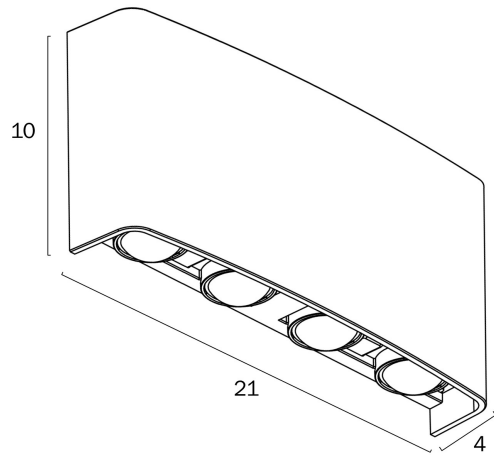

## EYVOR 8 LED WALL LIGHT

Note: Dimensions are only a guide and may vary due to manufacturing variations.

### LIGHT SOURCE

**Voltage Input**

240V

**Total Wattage (max)**

8

**Globe Type**

LED integrated SMD

**Globe / Light Source qty**

## PRODUCT DIMENSIONS

---

**Fixture Weight (Kg)**

0.3

**Fixture Height (cm)**

10

**Fixture Length (cm)**

21