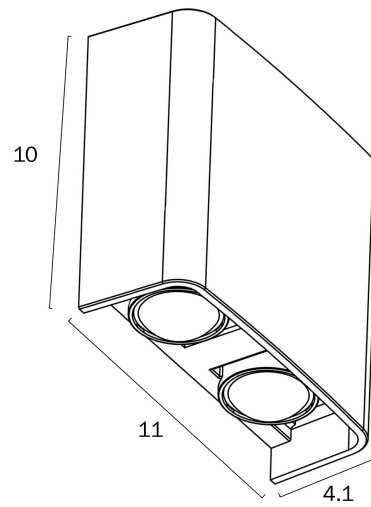

EYVOR 4 LED WALL LIGHT

Note: Dimensions are only a guide and may vary due to manufacturing variations.

LIGHT SOURCE

Voltage Input

240V

Total Wattage (max)

4

Globe Type

Sand

PRODUCT DIMENSIONS

Fixture Weight (Kg)

0.23

Fixture Height (cm)

10

Fixture Length (cm)

11