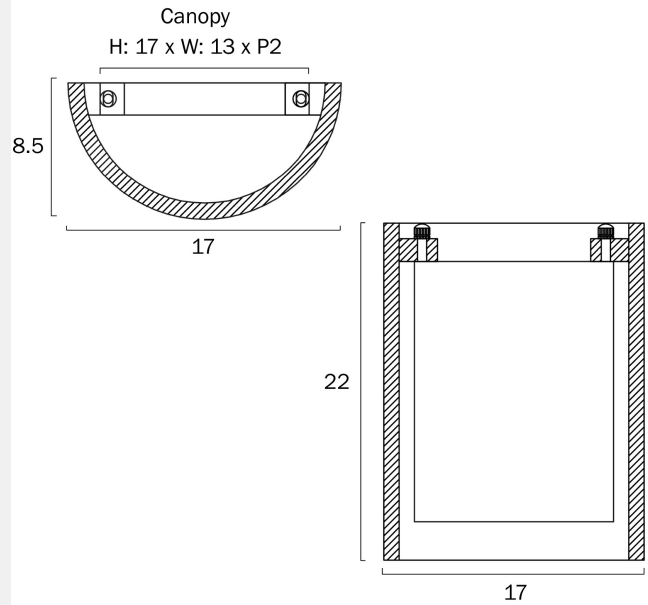

ETRUSO WALL LIGHT

Note: Dimensions are only a guide and may vary due to manufacturing variations.

LIGHT SOURCE

Voltage Input

240V

Total Wattage (max)

12

Wattage

Fixture Weight (Kg)

1.7

Fixture Projection (cm)

8.5

Fixture Width (cm)

17

Fixture Height (cm)

22