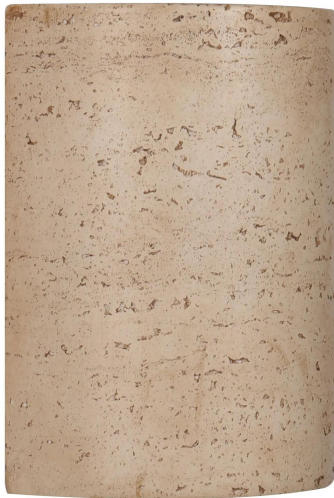

ETRUSO TRAVERTINE-LOOK WALL LIGHT

Note: Dimensions are only a guide and may vary due to manufacturing variations.

LIGHT SOURCE

Voltage Input

240V

Total Wattage (max)

12

Wattage

6

Globe Type

GU10

Globe / Light Source qty

2

Globe / Light Source included

No

Dimmable

Mounting

Surface

COLOUR AND MATERIAL

Fixture Material

Cast Stone, Iron

Fixture Finish

Textured

PRODUCT DIMENSIONS