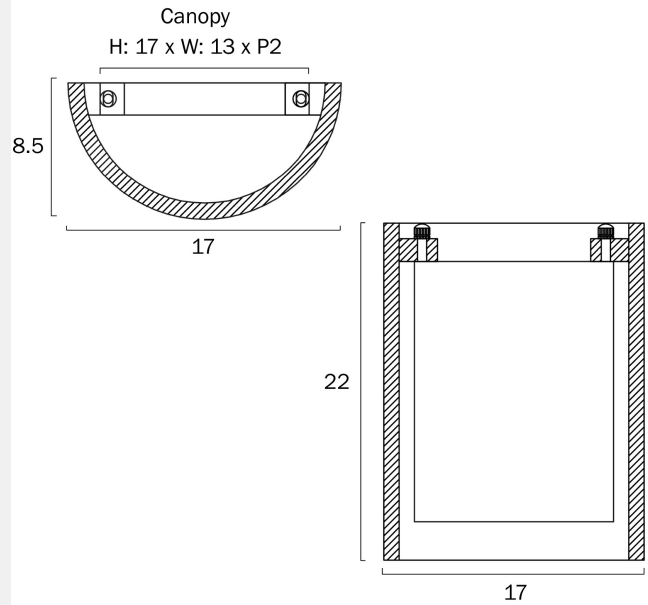

ETRUSO TRAVERTINE-LOOK WALL LIGHT

Note: Dimensions are only a guide and may vary due to manufacturing variations.

LIGHT SOURCE

Voltage Input

240V

Total Wattage (max)

12

Wattage

Fixture Weight (Kg)

1.7

Fixture Projection (cm)

8.5

Fixture Width (cm)

17

Fixture Height (cm)

22